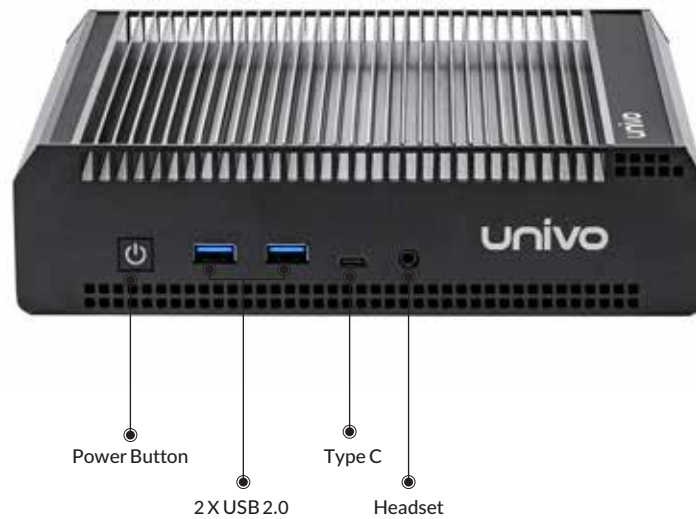

Mini PC UR1-K10

Model	UR1-K10 (Fanless)
CPU	Intel® Core™ i3 , i5 , i7 – Gen 8th,10th,11th,12th 2 cores 4 threads, 2.10GHz ~ 4.10GHz, Intel® UHD Graphics
RAM	Support 2xSO-DIMM DDR4 up to 32 GB
Storage	1x2.5" SATA / HDD / SSD 1xM.2 M Key (NVME PCIe x4 and SATA adaptive)
OS Support	Windows 10 / 11 Professional
I/O	1xDC-IN , 1xHDMI , 1xVGA , 1xType-C Port 4xUSB3.1 , 2xUSB2.0 , Parallel Port (Optional) 1xLAN , 1xMIC-IN , 1xLINE-OUT , 1xHeadset 1xCOM (up to 2xCOM Optional)
Network	WIFI 2.4G/5.8G , Bluetooth ver 4.2 (Optional) (1xM.2 B Key + 1xSIM supports 4G) LAN : Onboard 1xRealtek RTL8111 Gigabit
Dimension	212 mm x 200 mm x 53 mm
Weight	2.1 Kg

Mini PC UR1-K10

i3, i5, i7 intel
Gen 8,10,11,12th

Windows
10, 11

COM
Port

Parallel
Port

Turbo
Mode

Front Side

Back Side